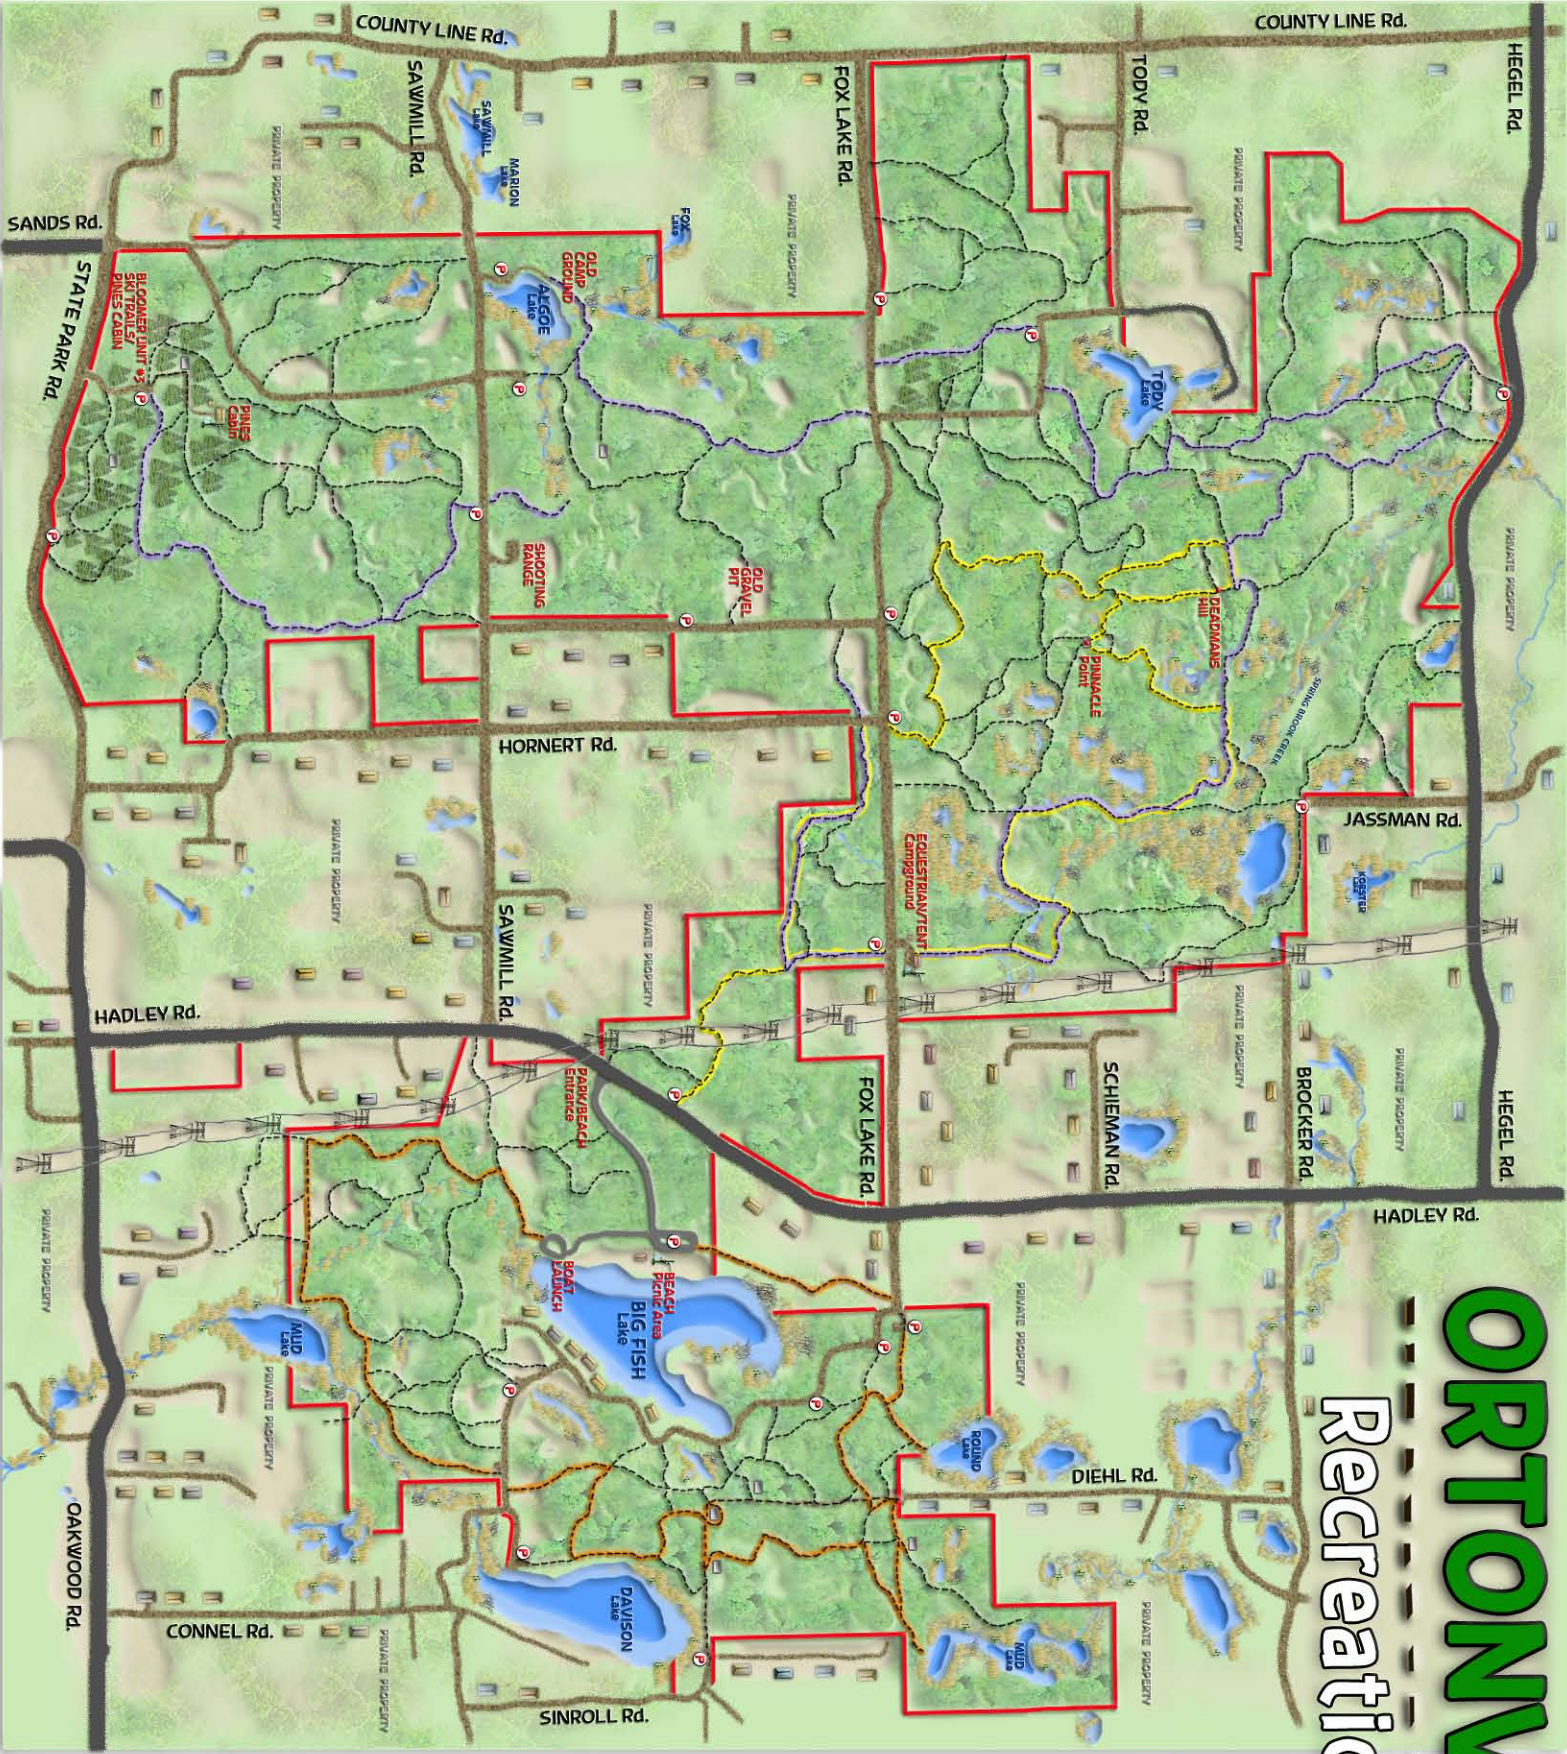

ORTONVILLE

Recreation Area

LEGEND

- The Big Loop Trail - 32 miles
- Chief Wau-Pe-Seng Trail - 9 miles
- Coco Chippewa Trail - 9 miles
- Historic Buildings or Foundations - [Icon]
- Handpump WATER - [Icon]
- Parking - [Icon]
- Private House - [Icon]