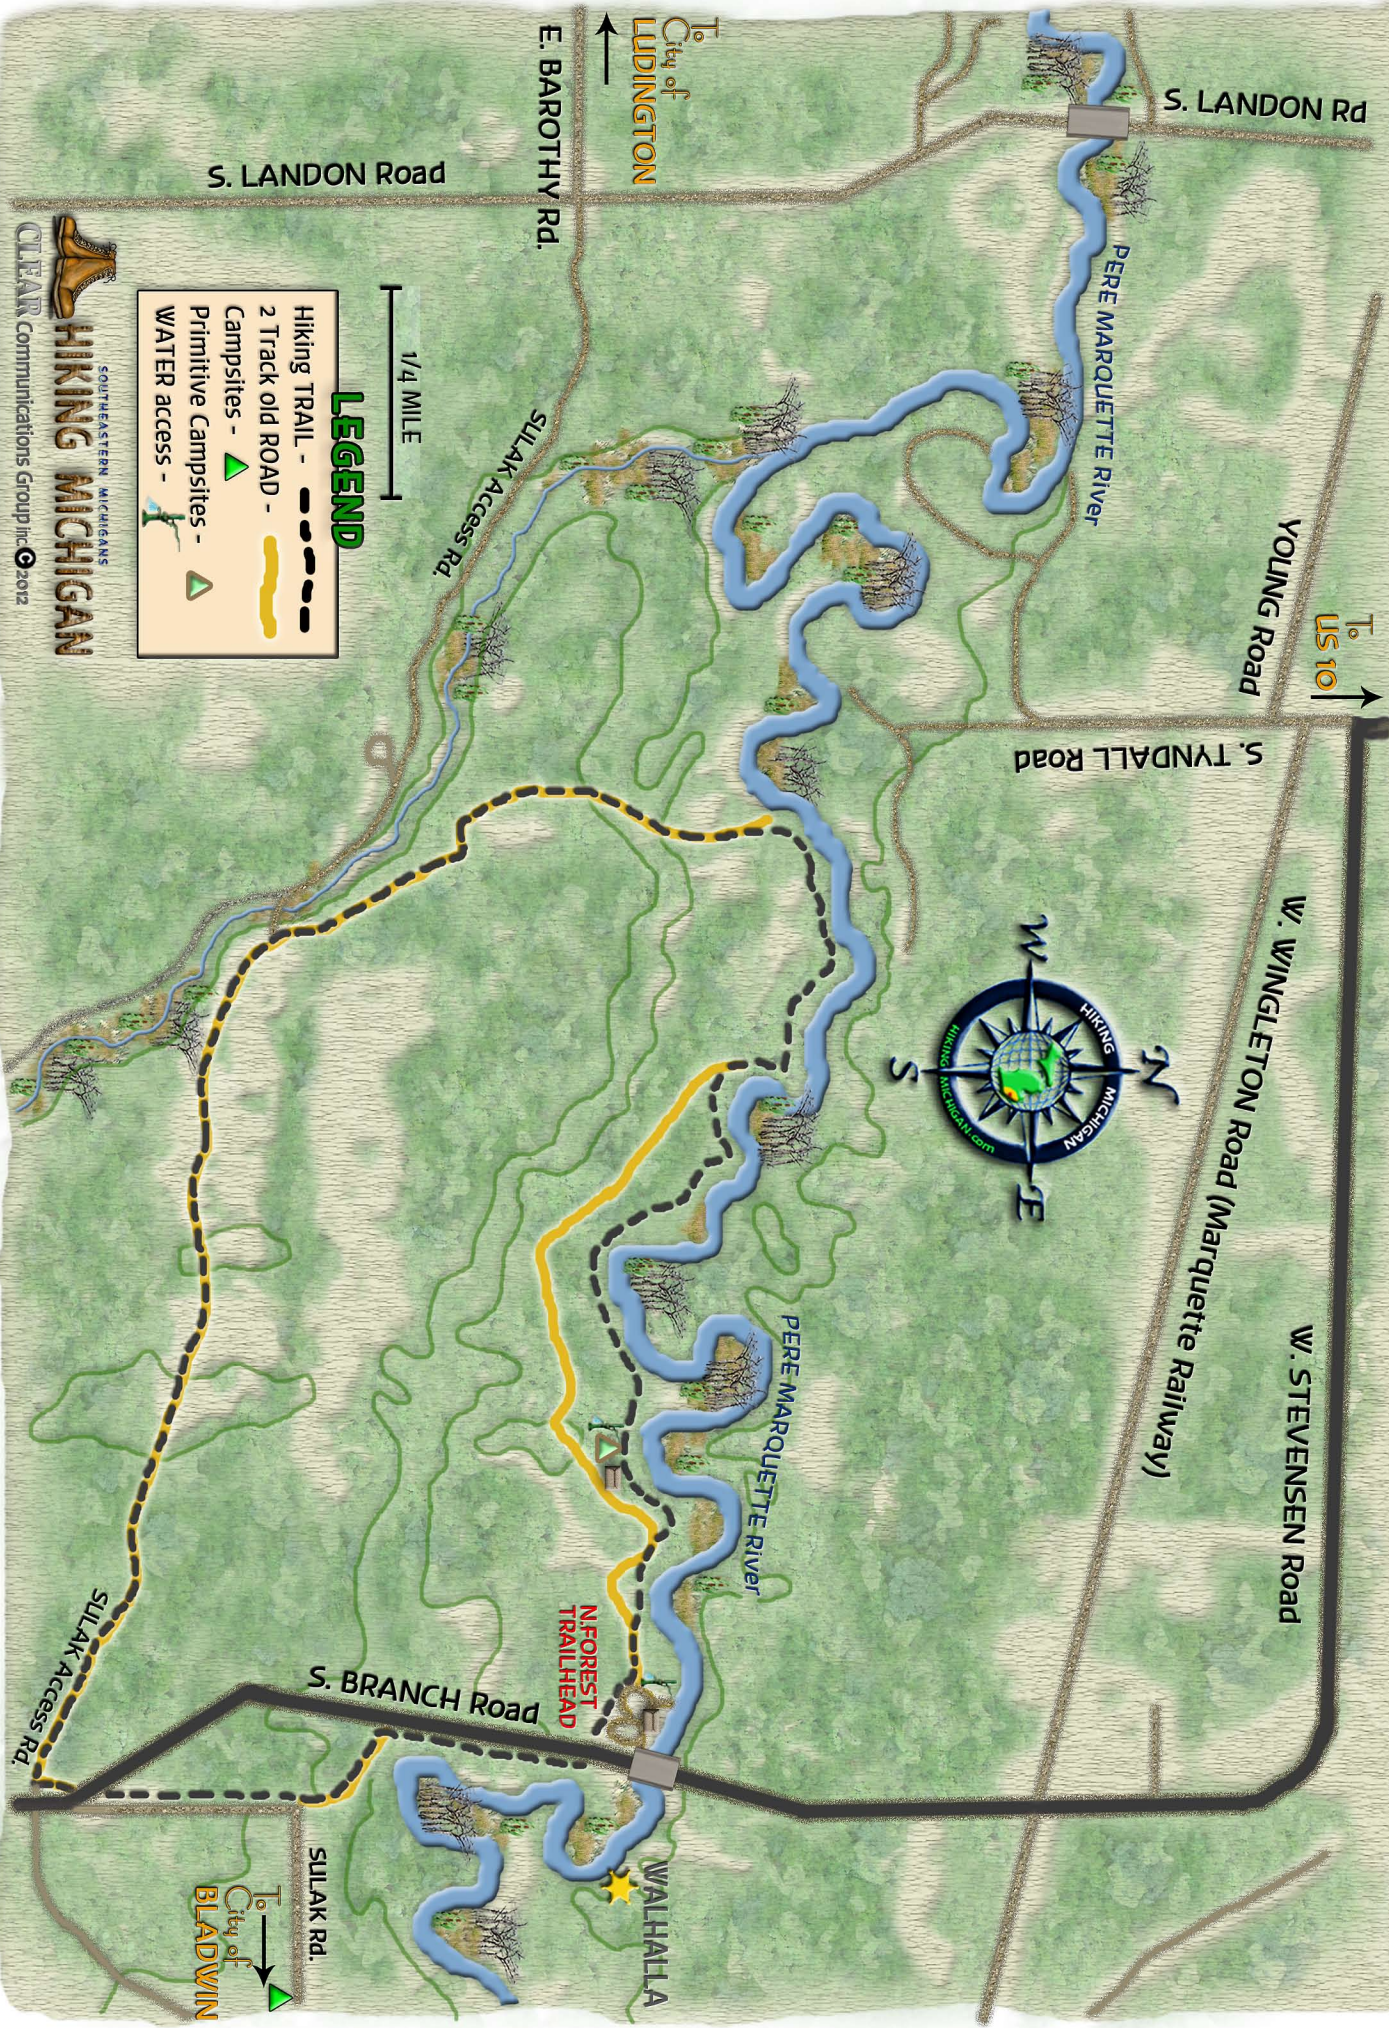

PERN LOOP PERE MARQUETTE RIVER Manistee National Forest

LEGEND

- Hiking TRAIL -
- 2 Track old ROAD -
- Campsites -
- Primitive Campsites -
- WATER access -

HIKING MICHIGAN
SOUTHEASTERN MICHIGANS
 CLEAR Communications Group Inc. © 2012

1/4 MILE

To City of **BLADWIN**

To City of **LUDINGTON**

To US 10