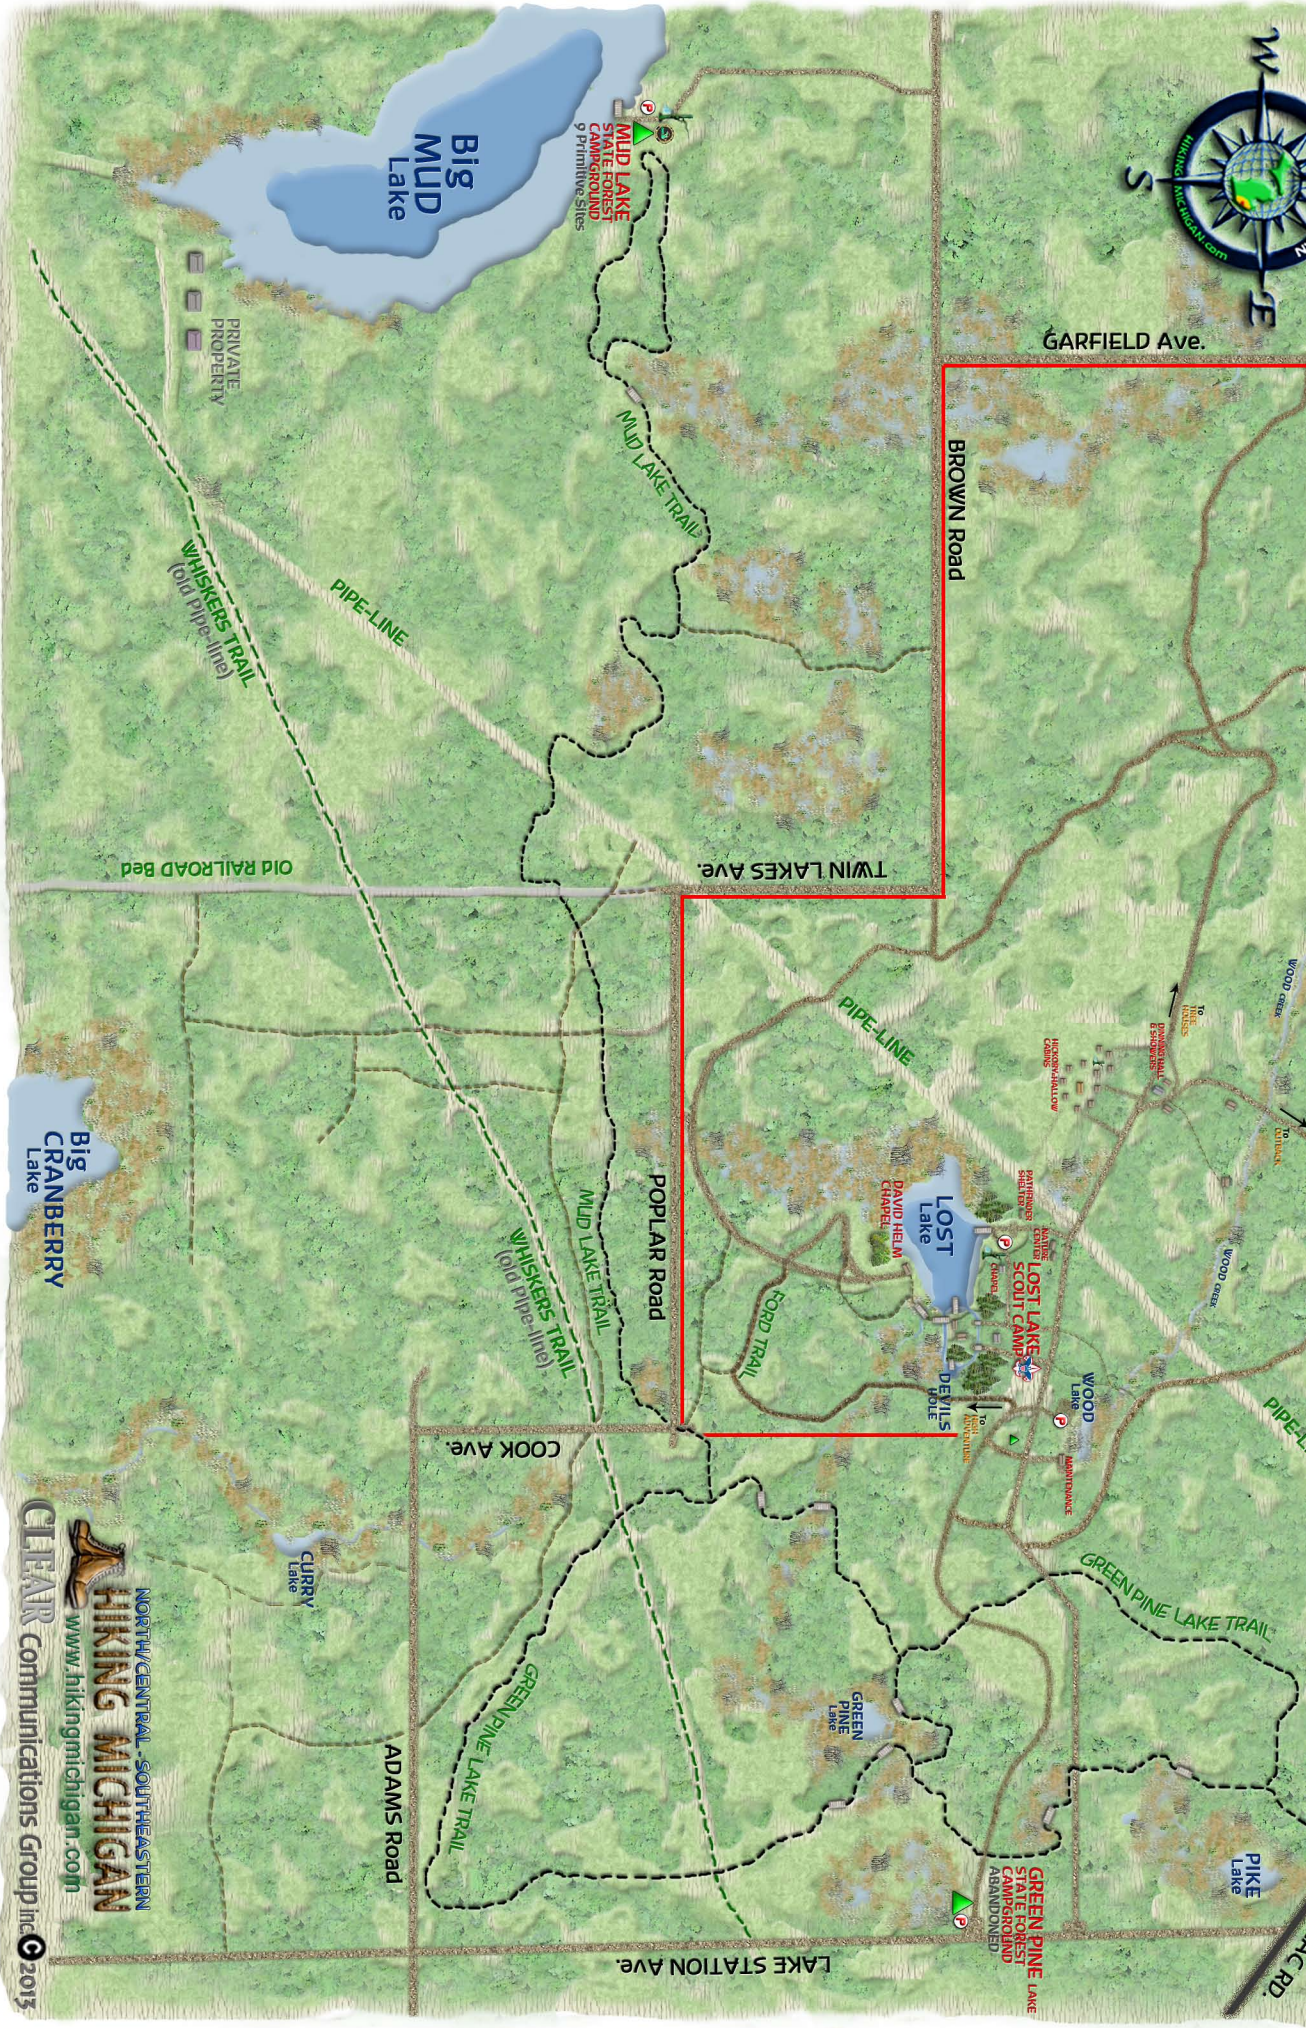

GREEN PINE LAKE TRAILS (PATHWAY)

LOST LAKE SCOUT RESERVATION / MUD LAKE TAILS WOOD CREEK CAMP

WOOD CREEK CAMP

"AUSABLE STATE FOREST"

NORTH/CENTRAL - SOUTHEASTERN
HIKING MICHIGAN
www.hikingmichigan.com
CLEAR Communications Group Inc © 2015