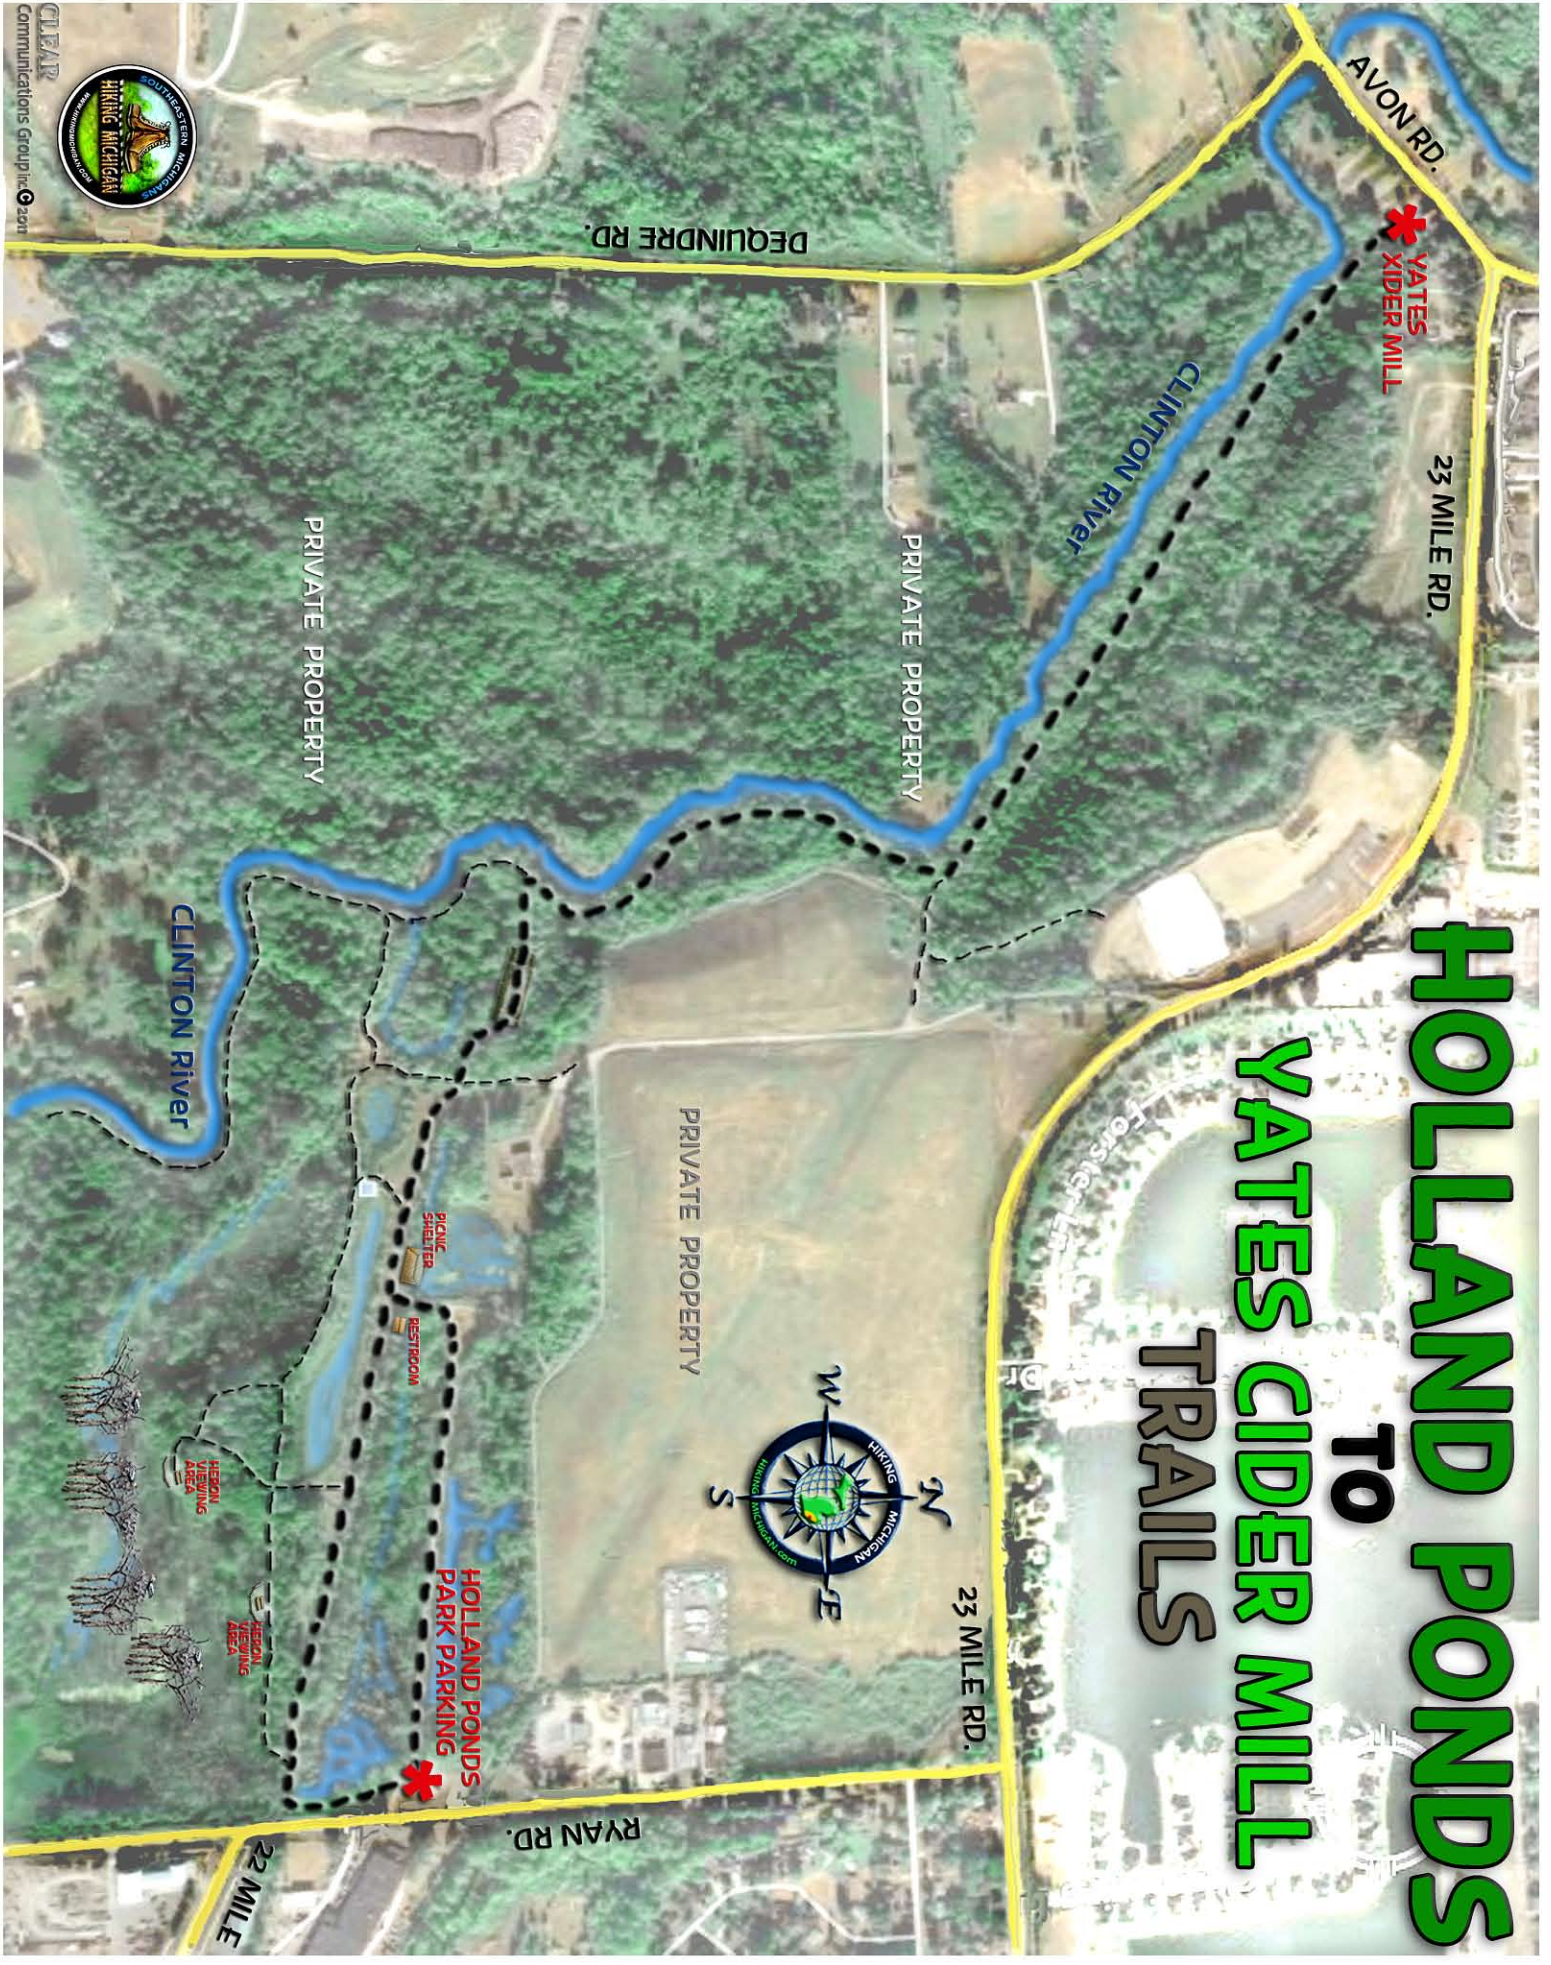

HOLLAND PONDS To YATES CIDER MILL TRAILS

AVON RD.

YATES
CIDER MILL

23 MILE RD.

CLINTON RIVER

PRIVATE PROPERTY

PRIVATE PROPERTY

CLINTON RIVER

PRIVATE PROPERTY

23 MILE RD.

RYAN RD.

22 MILE

HOLLAND PONDS
PARK PARKING

PICNIC
SHELTER
RESTROOM

HERON
VIEWING
AREA

HERON
VIEWING
AREA