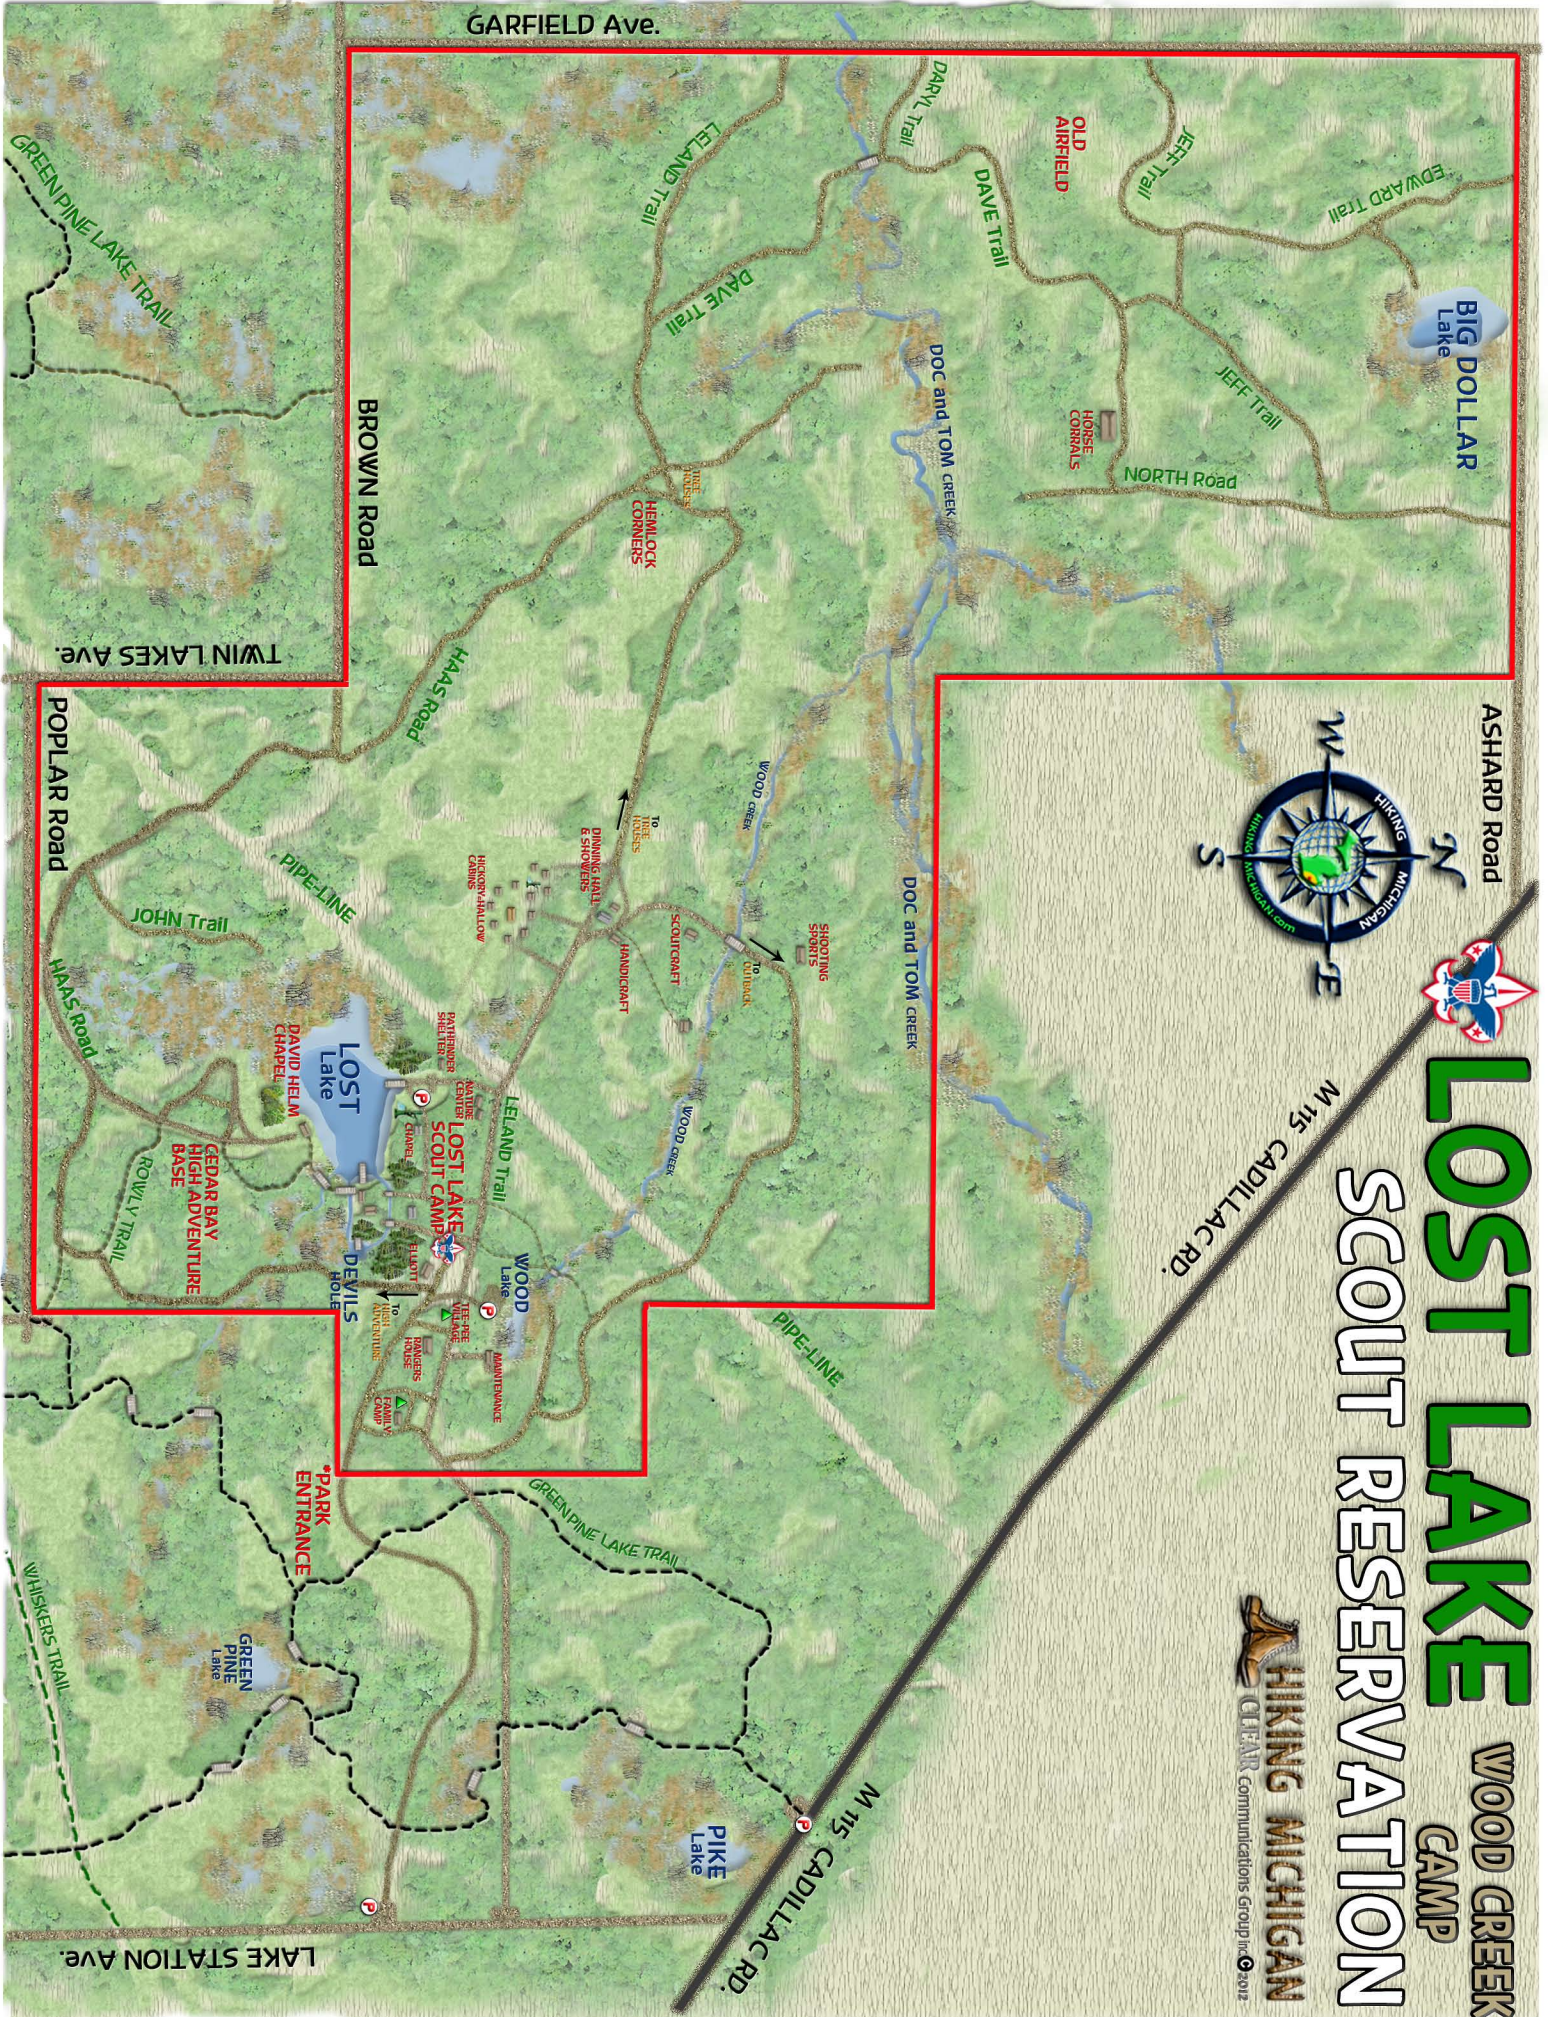

M 115 CADILLAC RD.

© 2012